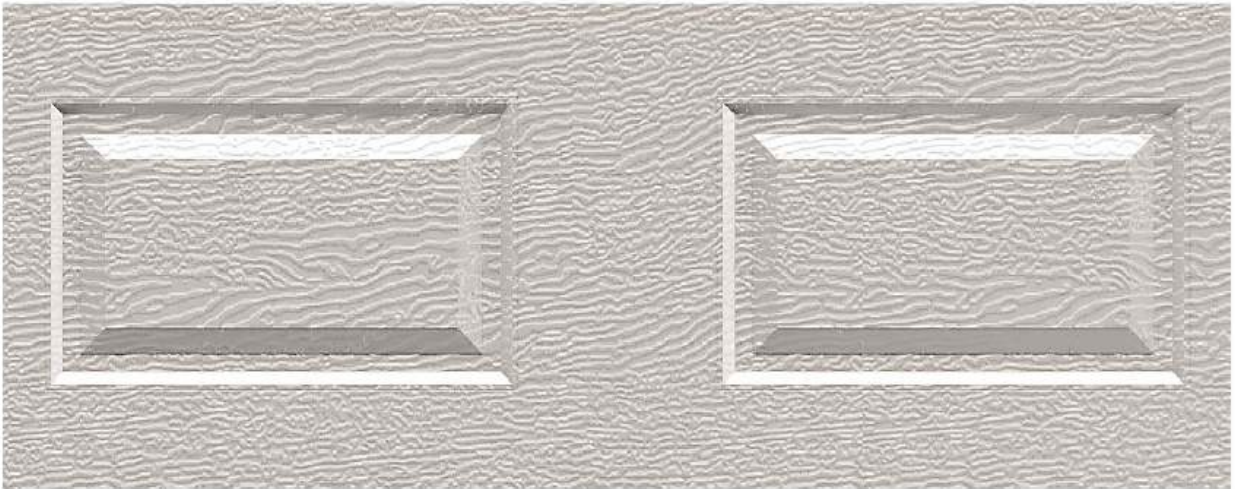

4 V-lines & woodgrain

Smooth

Flat & stucco

Flat & woodgrain

Patrón de Paneles

Micro-rib & smooth

Micro-rib & stucco

Cassette

Ranch

Efecto de Instalación

Micro-rib

Flat

Cassette

Ranch

Smooth

Smooth with decoration